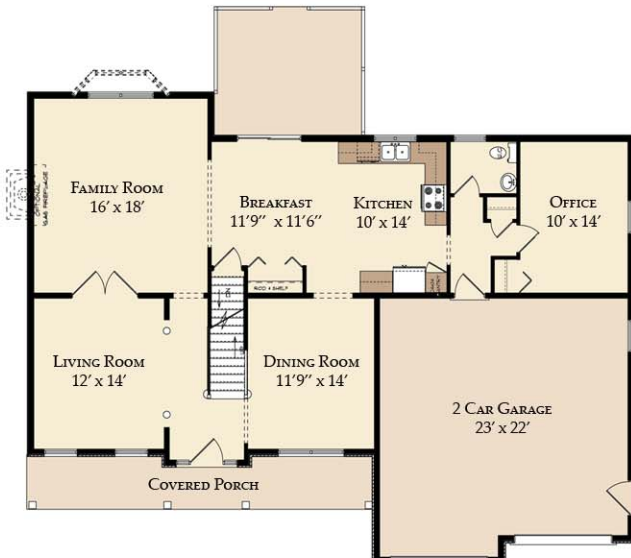

# THE WINDSOR II

AT WINDSOR MEADOWS BY BRENTWOOD

FIRST FLOOR: 1260  
SECOND FLOOR: 1650  
TOTAL SQ. FT: 2910

## FIRST FLOOR

## SECOND FLOOR

ALL FLOORPLANS AND ELEVATIONS ARE ARTIST CONCEPTS AND MAY VARY FROM THE ACTUAL PRODUCT.