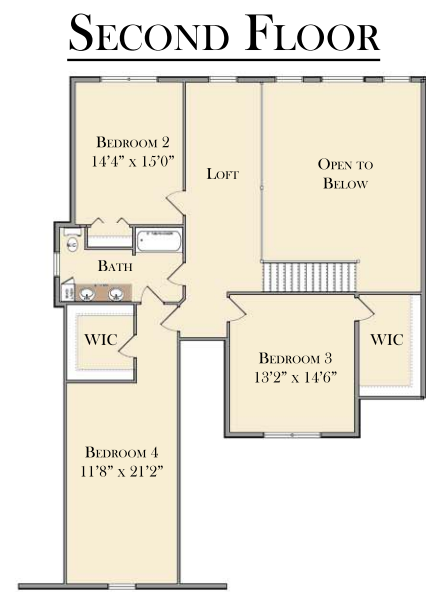

# The Wellington

PLEASANT TREES BY BRENTWOOD

FIRST FLOOR: 1793  
SECOND FLOOR: 1209  
TOTAL SQ. FT.: 3002

ALL FLOORPLANS AND ELEVATIONS ARE ARTIST CONCEPTS AND MAY VARY FROM THE ACTUAL PRODUCT.