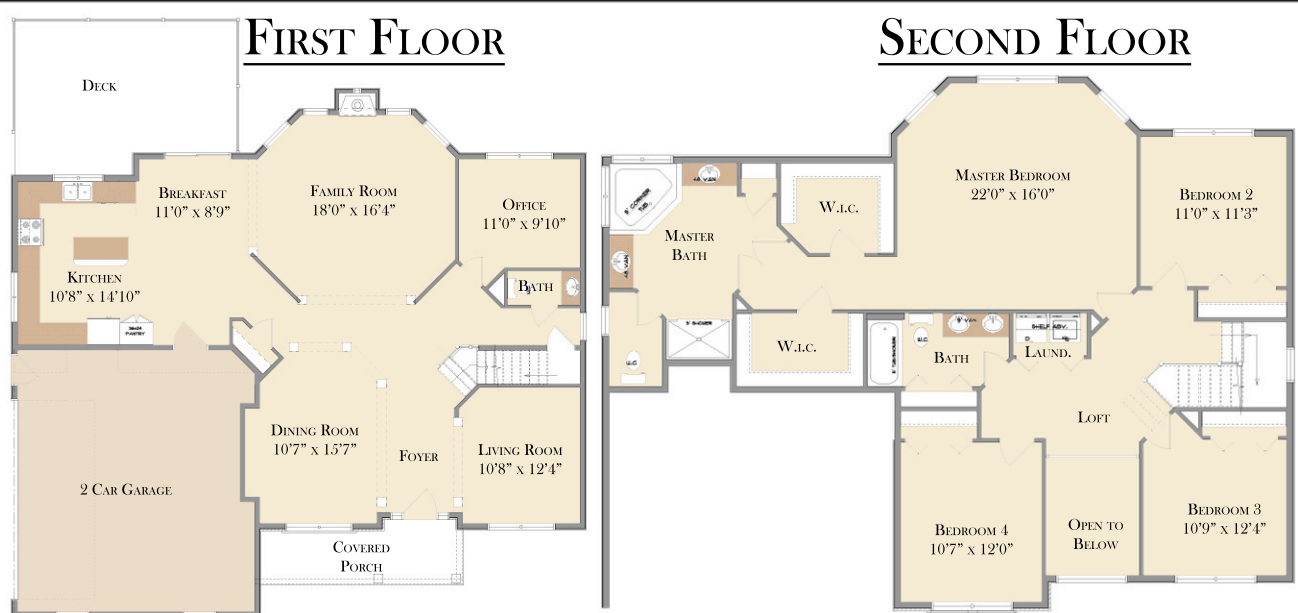

The Madison

BY BRENTWOOD

FIRST FLOOR: 1440
SECOND FLOOR: 1480
TOTAL SQ. FT: 2920

BRENTWOOD BUILDERS INC
CLAIR HOSTETTER
OFFICE: 717-397-9350
FAX: 717-397-9485
CLAIR@BRENTWOODBUILDERS.NET

ALL FLOORPLANS AND ELEVATIONS ARE ARTIST CONCEPTS AND MAY VARY FROM THE ACTUAL PRODUCT.