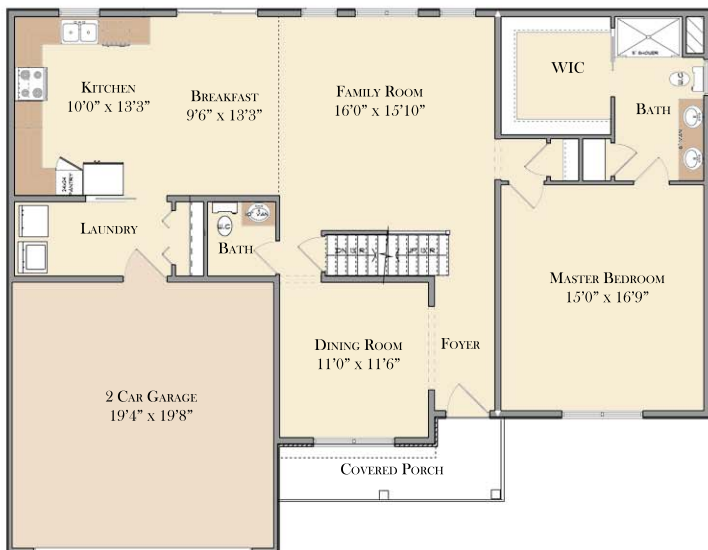

# The Lincoln

HAMPTON HEIGHTS BY BRENTWOOD

FIRST FLOOR: 1400  
SECOND FLOOR: 852  
TOTAL SQ. FT: 2252

## FIRST FLOOR

## SECOND FLOOR

ALL FLOORPLANS AND ELEVATIONS ARE ARTIST CONCEPTS AND MAY VARY FROM THE ACTUAL PRODUCT.