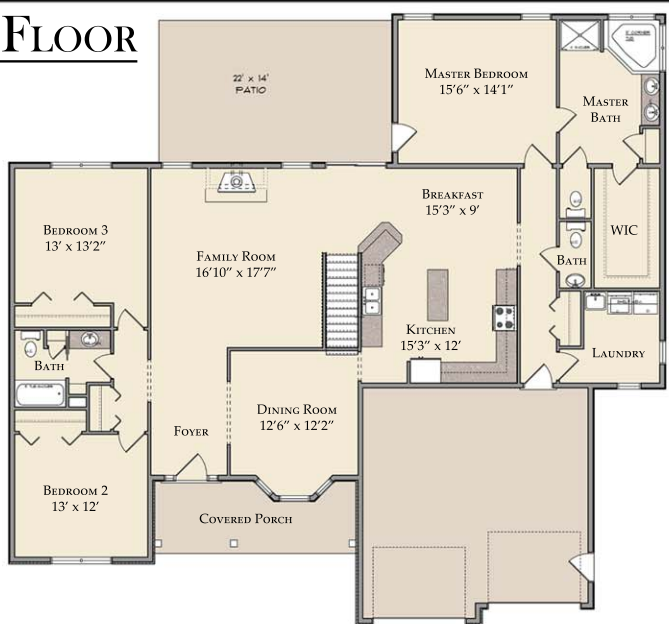

# THE KEPPLLEY

FIRST FLOOR: 2261  
TOTAL SQ. FT: 2261

## FIRST FLOOR

ALL FLOORPLANS AND ELEVATIONS ARE ARTIST CONCEPTS AND MAY VARY FROM THE ACTUAL PRODUCT.