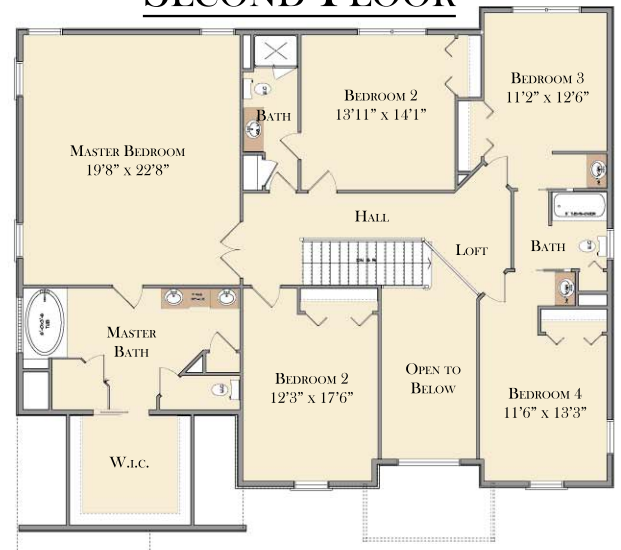

The Hartford

BY BRENTWOOD

FIRST FLOOR: 2021
 SECOND FLOOR: 2024
 TOTAL SQ. FT.: 4045

FIRST FLOOR

SECOND FLOOR

BRENTWOOD BUILDERS INC.
 CLAIR HOSTETTER
 OFFICE: 717-397-9350
 FAX: 717-397-9485
 CLAIR@BRENTWOODBUILDERS.NET

ALL FLOORPLANS AND ELEVATIONS ARE ARTIST CONCEPTS AND MAY VARY FROM THE ACTUAL PRODUCT.