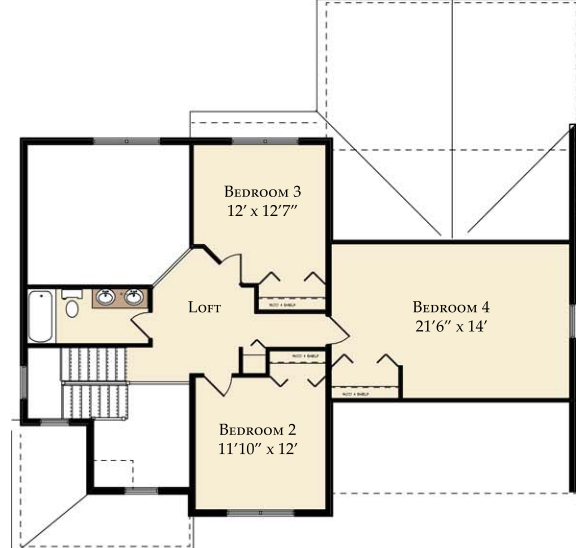

THE BRIARWOOD II

AT WINDSOR MEADOWS BY BRENTWOOD

FIRST FLOOR: 1450
SECOND FLOOR: 870
TOTAL SQ. FT: 2320

FIRST FLOOR

SECOND FLOOR

ALL FLOORPLANS AND ELEVATIONS ARE ARTIST CONCEPTS AND MAY VARY FROM THE ACTUAL PRODUCT.