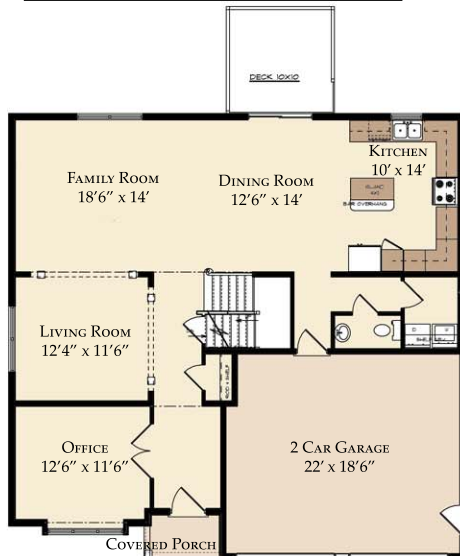

THE ATGLEN

AT WINDSOR MEADOWS BY BRENTWOOD

FIRST FLOOR: 1250
SECOND FLOOR: 1270
TOTAL SQ. FT: 2520

FIRST FLOOR

SECOND FLOOR

ALL FLOORPLANS AND ELEVATIONS ARE ARTIST CONCEPTS AND MAY VARY FROM THE ACTUAL PRODUCT.