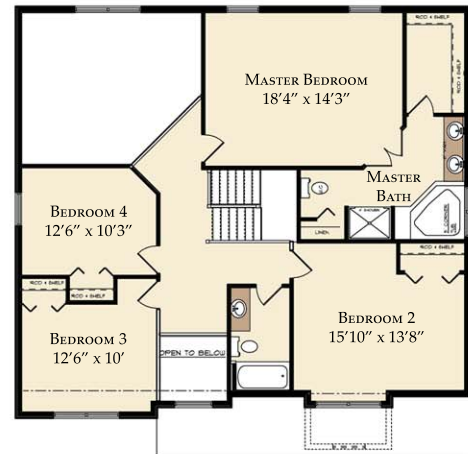

THE ATGLEN

AT WINDSOR MEADOWS BY BRENTWOOD

FIRST FLOOR: 1250
SECOND FLOOR: 1270
TOTAL SQ. FT: 2520

FIRST FLOOR

SECOND FLOOR

ALL FLOORPLANS AND ELEVATIONS ARE ARTIST CONCEPTS AND MAY VARY FROM THE ACTUAL PRODUCT.